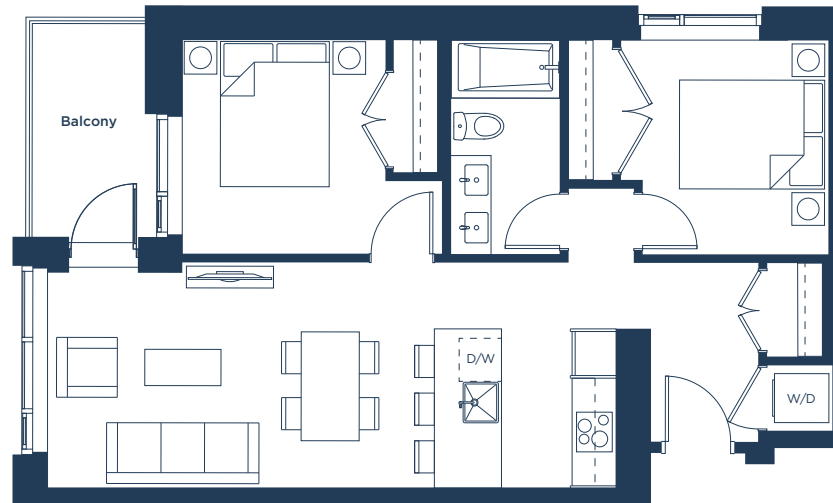

530 MICHIGAN

Plan D1

Two Bedroom

INTERIOR | 723 SQ.FT.

EXTERIOR | 66 - 431 SQ.FT.

Concert and Jawl reserve the right to make changes to floorplans, project design, specifications, finishes and features. Suite sizes, dimensions and floorplan layout may vary. Views and interior renderings shown are for general illustration purposes only and should not be relied upon to accurately represent the actual views that may be available or the actual interiors of the completed building. E.&O.E. September 2018