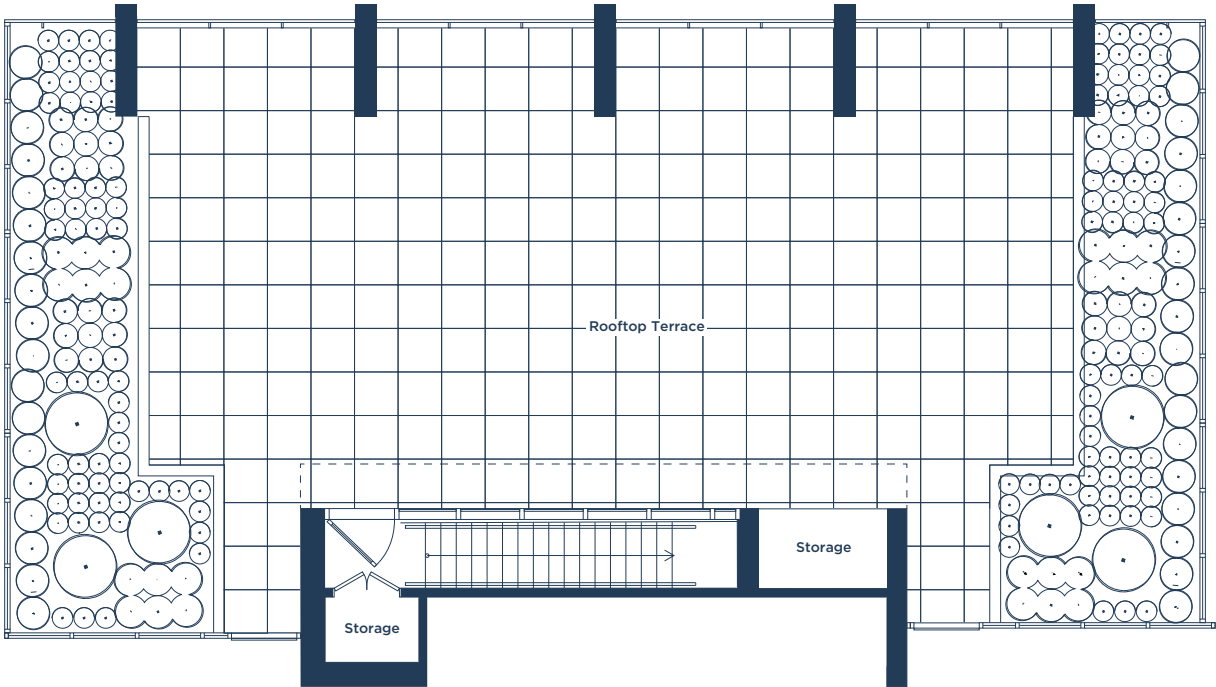

# Plan F2

Three Bedroom

INTERIOR | 1,759 SQ.FT.

EXTERIOR | 981 SQ.FT.

Michigan Street

FLOOR 5

Concert and Jawl reserve the right to make changes to floorplans, project design, specifications, finishes and features. Suite sizes, dimensions and floorplan layout may vary. Views and interior renderings shown are for general illustration purposes only and should not be relied upon to accurately represent the actual views that may be available or the actual interiors of the completed building. E.&O.E. September 2018