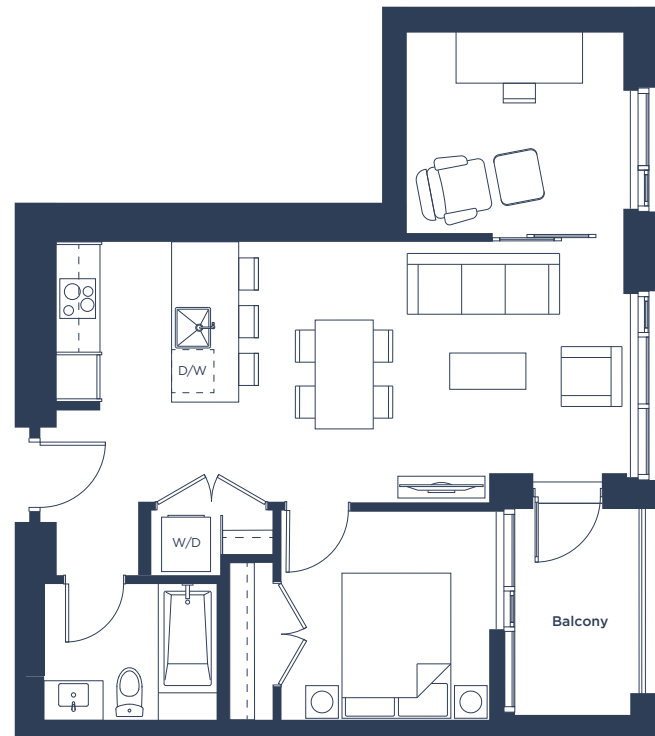

# Plan C1

One Bedroom + Den

INTERIOR | 696 - 698 SQ.FT.

EXTERIOR | 67 SQ.FT.

FLOOR 3

Michigan Street

FLOOR 2

Concert and Jawl reserve the right to make changes to floorplans, project design, specifications, finishes and features. Suite sizes, dimensions and floorplan layout may vary. Views and interior renderings shown are for general illustration purposes only and should not be relied upon to accurately represent the actual views that may be available or the actual interiors of the completed building. E.&O.E. September 2018